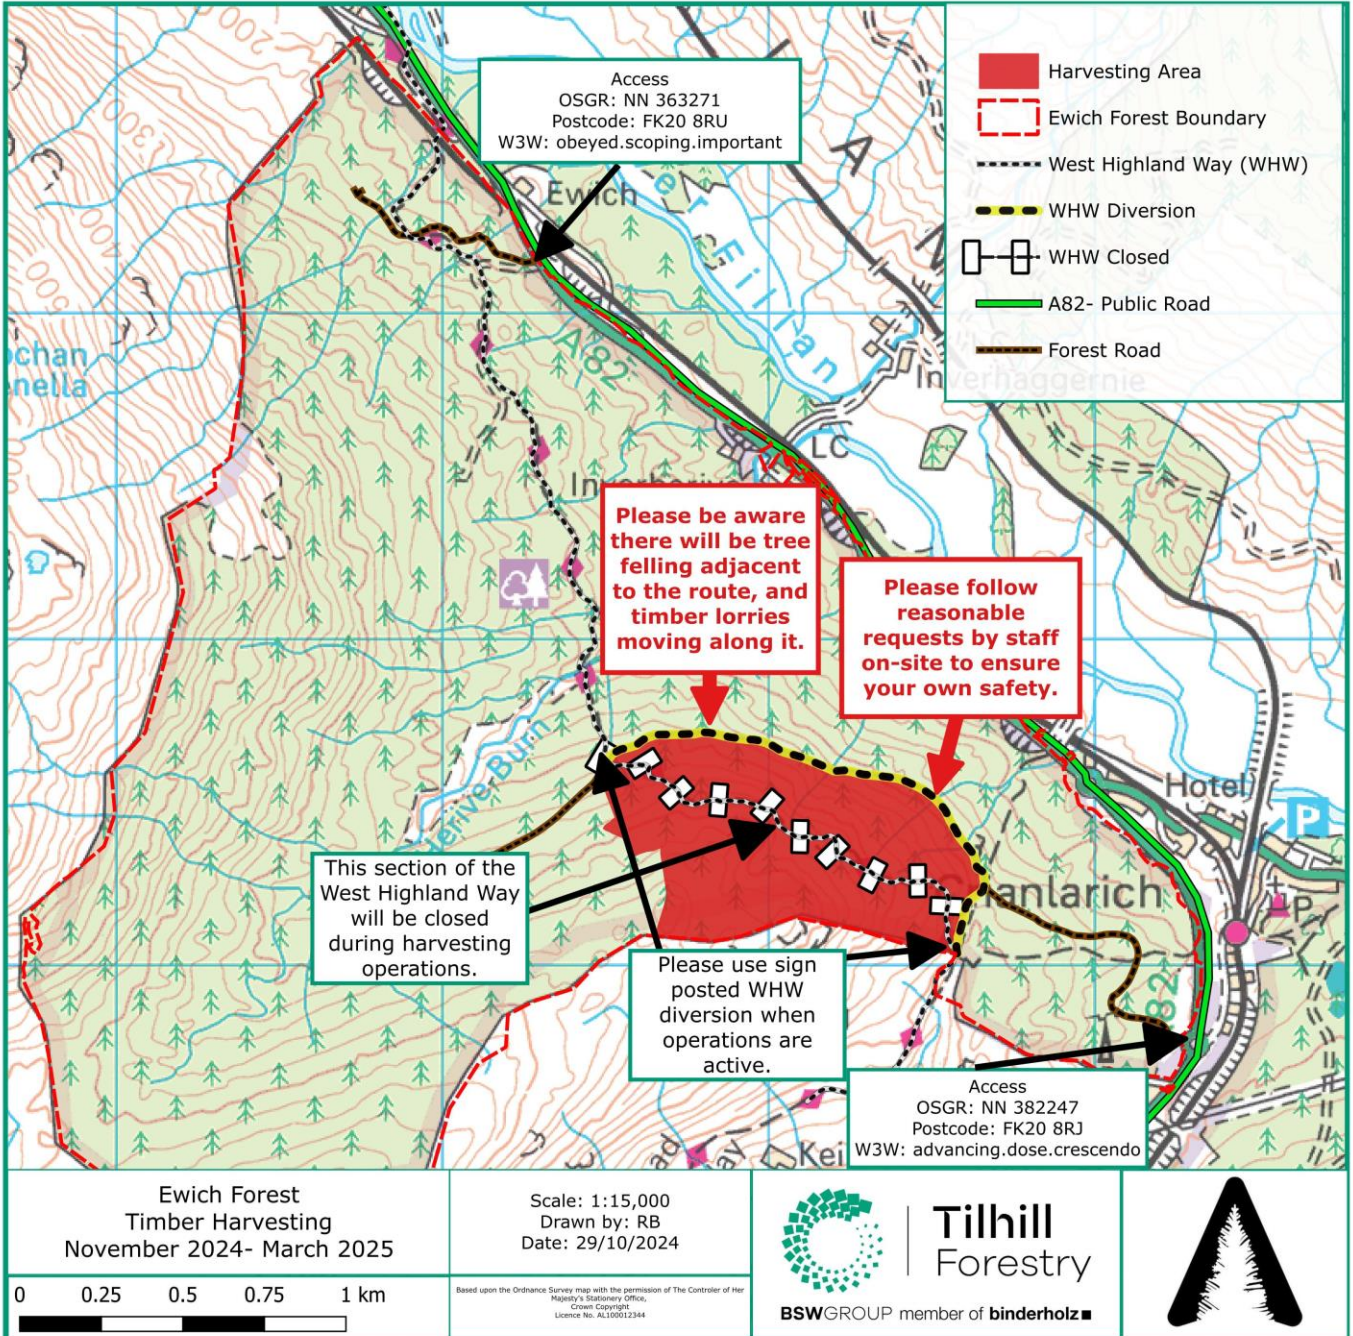

# TAKE CARE

## Forestry Operations within Ewich Forest

From 1<sup>st</sup> November 2024, tree felling will be taking place within Ewich Forest per the map below. Works are expected to take up to 5 months, with completion expected in March 2025. Tree felling is taking place adjacent to The West Highland Way. For safety reasons, a diversion has been put in place. There may be banksman in place offering you directions if operations are close by. Please follow the local diversion and adhere to any guidance from operational staff. Thank you for your patience and understanding, and we apologise for any inconvenience caused.